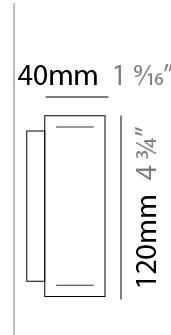

LED120 SURFACE

D73029-

base number
Color   Finish
Temperature   Options

1. To build a product code in our configurator select the specify button on the base model # product page
2. To build a manual product code on this datasheet choose from the options listed below in blue font and add the suffix to the base model #

GENERAL

Series: Woodlin
Subseries: LED120
Brand: Tunto
Division: Design
Mounting Type: Surface
Mounting Location: Wall
Subcategory: Profile

PHYSICAL

Shape: Rectangle
Length (mm): 700
Length (in): 27 ⁹/₁₆
Width (mm): 40
Width (in): 1 ⁹/₁₆
Height (mm): 120
Height (in): 4 ³/₄
Extension (mm): 40
Extension (in): 1 ⁹/₁₆
Light Distribution: Direct / Indirect
Diffuser: Opal
Fixture Finish: [WAL / ASH / OAK / BLK / WHI](#)
Fixture Material: Wood

ELECTRICAL

Lamp Type: LED
Input Wattage (W): 31
Total Output Wattage (W): 25.3
Dimming: Tri-Mode (Non-Dimming and Phase Dimming (120Vac only) and 0-10V Dimming)
Driver Included: Yes
Driver Location: Remote
Driver Type: Constant Current - Universal
Driver Class: Class 2
Housing: ENCP3
Input Voltage (V): 120 - 277
Constant Current (MA): 700

LED

[Color Temperature (°K): 2700 / 3000 / 4000](#)
Max. Delivered Lumen (lm): 1500
CRI: >93 CRI
Lamp Life (hrs): 50000

OPTICAL

RATINGS AND CERTIFICATIONS

Certified By: Certified for North American Standards
IP rating: IP20

PROJECT
TYPE
SPECIFIER
QUANTITY
DATE

700mm 27 ⁹/₁₆"

Indirect