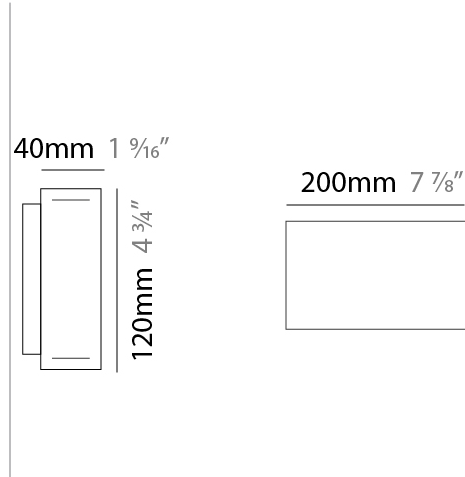

LED120 SURFACE

D73027- -

base number
Color   Finish
Temperature   Options

1. To build a product code in our configurator select the specify button on the base model # product page
2. To build a manual product code on this datasheet choose from the options listed below in blue font and add the suffix to the base model #

GENERAL

Series: Woodlin
Subseries: LED120
Brand: Tunto
Division: Design
Mounting Type: Surface
Mounting Location: Wall
Subcategory: Profile

PHYSICAL

Shape: Rectangle
Length (mm): 200
Length (in): 7 ⁷/₈
Width (mm): 40
Width (in): 1 ⁹/₁₆
Height (mm): 120
Height (in): 4 ³/₄
Extension (mm): 40
Extension (in): 1 ⁹/₁₆
Light Distribution: Direct / Indirect
Diffuser: Opal
Fixture Finish: [WAL / ASH / OAK / BLK / WHI](#)
Fixture Material: Wood

ELECTRICAL

Lamp Type: LED
Input Wattage (W): 6
Total Output Wattage (W): 4.5
Dimming: Tri-Mode (Non-Dimming and Phase Dimming (120Vac only) and 0-10V Dimming)
Driver Included: Yes
Driver Location: Remote
Driver Type: Constant Current - Universal
Driver Class: Class 2
Housing: ENCP3
Input Voltage (V): 120 - 277
Constant Current (MA): 500

LED

Color Temperature (°K): [2700 / 3000 / 4000](#)
Max. Delivered Lumen (lm): 300
CRI: >93 CRI
Lamp Life (hrs): 50000

OPTICAL

RATINGS AND CERTIFICATIONS

Certified By: Certified for North American Standards
IP rating: IP20